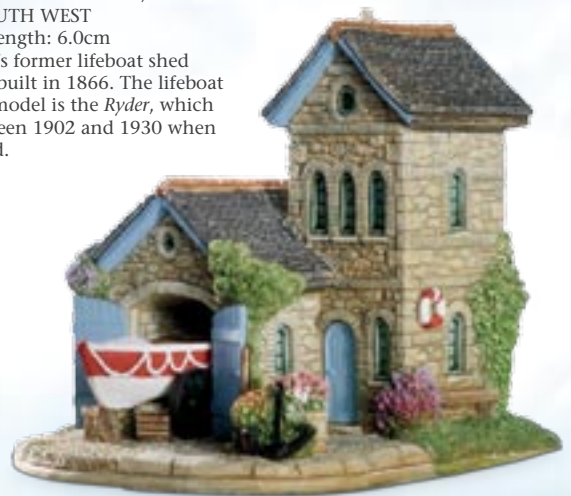

L3293 OLD LIFEBOAT STATION, LOOE
CORNWALL, SOUTH WEST
Height: 7.0cm Length: 6.0cm
Inspired by Looe's former lifeboat shed and watchtower built in 1866. The lifeboat featured on our model is the *Ryder*, which served here between 1902 and 1930 when the station closed.