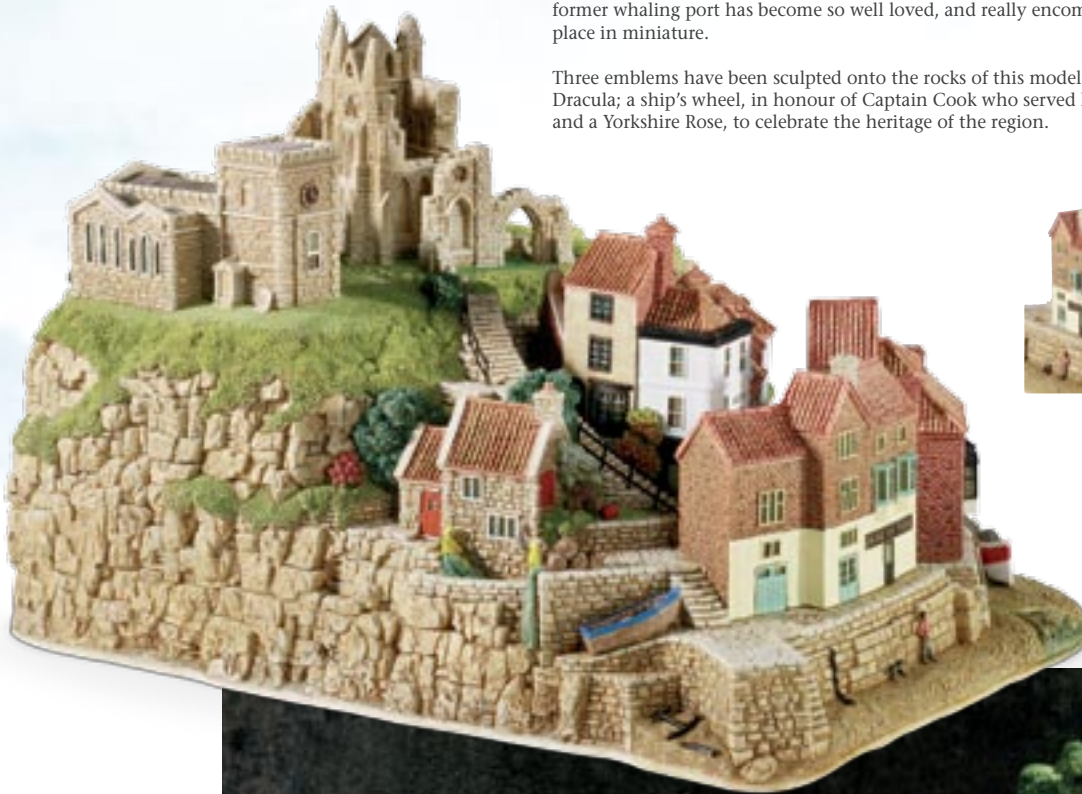

Height: 10.0cm Length: 19.0cm

Our scene features three Grade-II-Listed buildings from Cockington: its famous forge, a former granary and former weaver's cottage. The summer version features a farmer with cows and two girls out walking, and the winter version, a farmer with sheep and children on a sledge.

Three emblems have been sculpted onto the rocks of this model: a bat, to represent Bram Stoker's Dracula; a ship's wheel, in honour of Captain Cook who served his sea-faring apprenticeship here; and a Yorkshire Rose, to celebrate the heritage of the region.