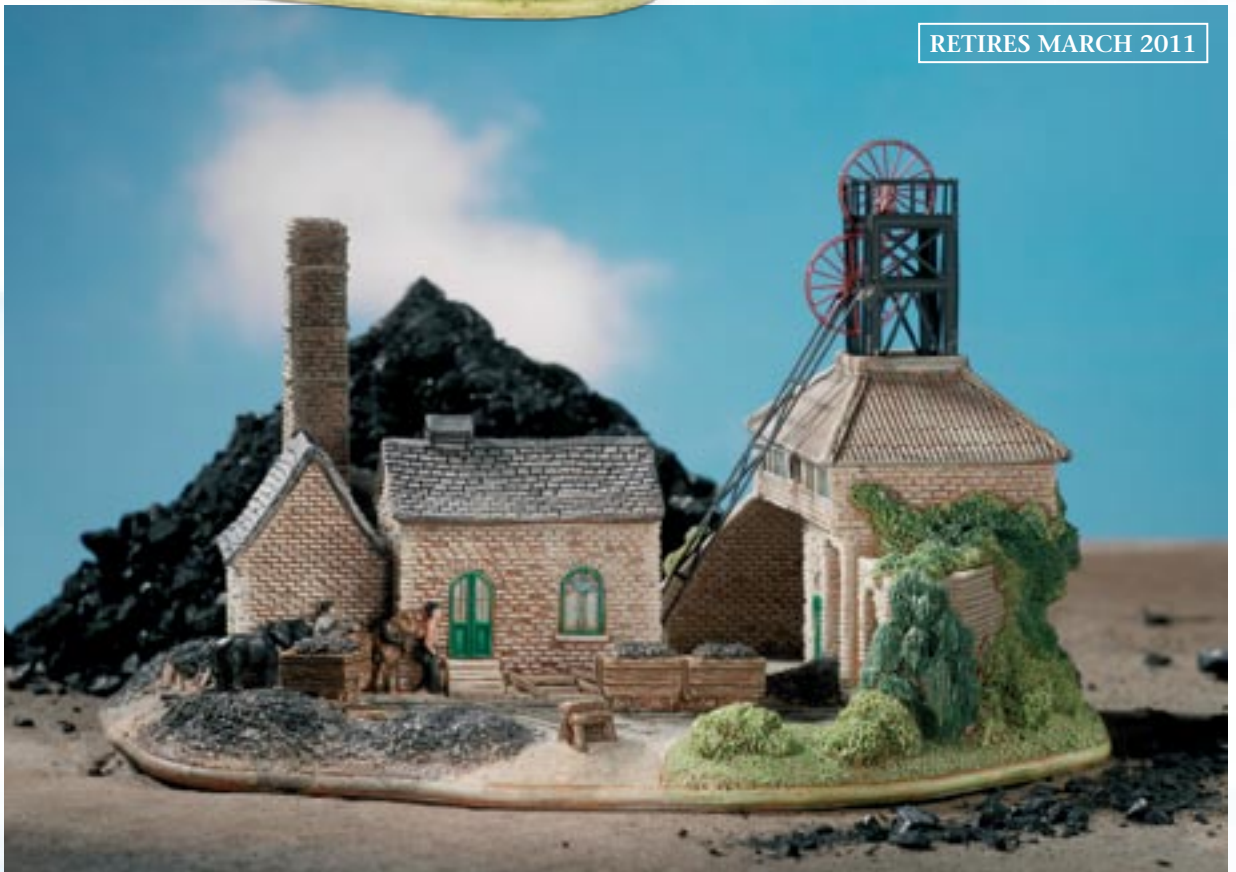

12

RETIRES MARCH 2011