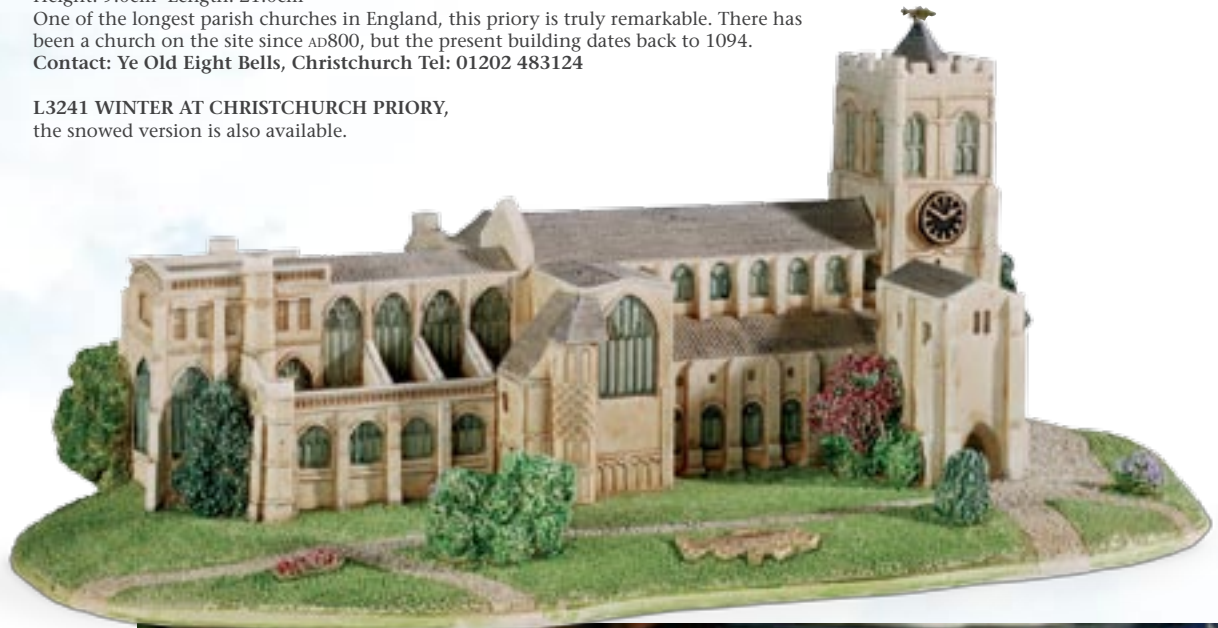

L3119 CHRISTCHURCH PRIORY, LIMITED EDITION OF 1,000 BY ARTIST, GARY TODD
IN THE UK, EXCLUSIVE TO YE OLDE EIGHT BELLS
DORSET, SOUTH WEST
Height: 9.0cm Length: 21.0cm
One of the longest parish churches in England, this priory is truly remarkable. There has been a church on the site since AD800, but the present building dates back to 1094.
Contact: Ye Old Eight Bells, Christchurch Tel: 01202 483124

L3241 WINTER AT CHRISTCHURCH PRIORY,
the snowed version is also available.