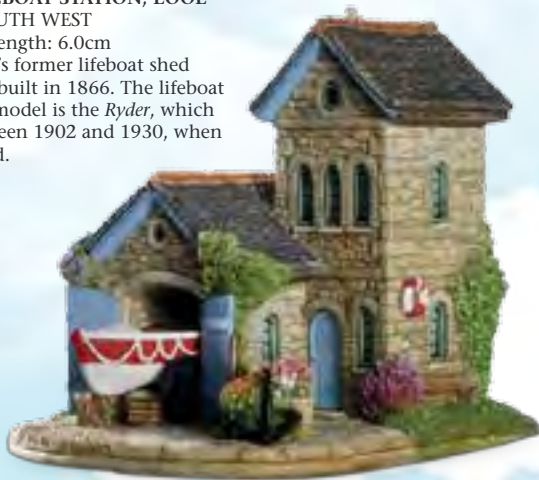

**L3360 WINTER AT HILL TOP HOUSE**

NEAR SAWREY, AMBLESIDE, CUMBRIA, NORTH WEST

Height: 6.0cm Length: 9.0cm

This delightful seventeenth-century slate cottage in the tiny hamlet of Near Sawrey was the very first property that Beatrix Potter owned; it being purchased in 1905 with the proceeds from her first books. It was here that Beatrix wrote many of her best-loved Tales, which are full of images inspired by the house.

**L3450 MELT IN THE MOUTH**

LEICESTERSHIRE, MIDLANDS

Height: 7.5cm Length: 6.5cm

Ye Olde Pork Pie Shoppe in Nottingham Street, Melton Mowbray, receives an amazing 250,000 visitors a year — all hoping for a taste of the 'pork-pie experience'. Today, fans of this edible treat travel from all over the world to taste 'the real thing'!